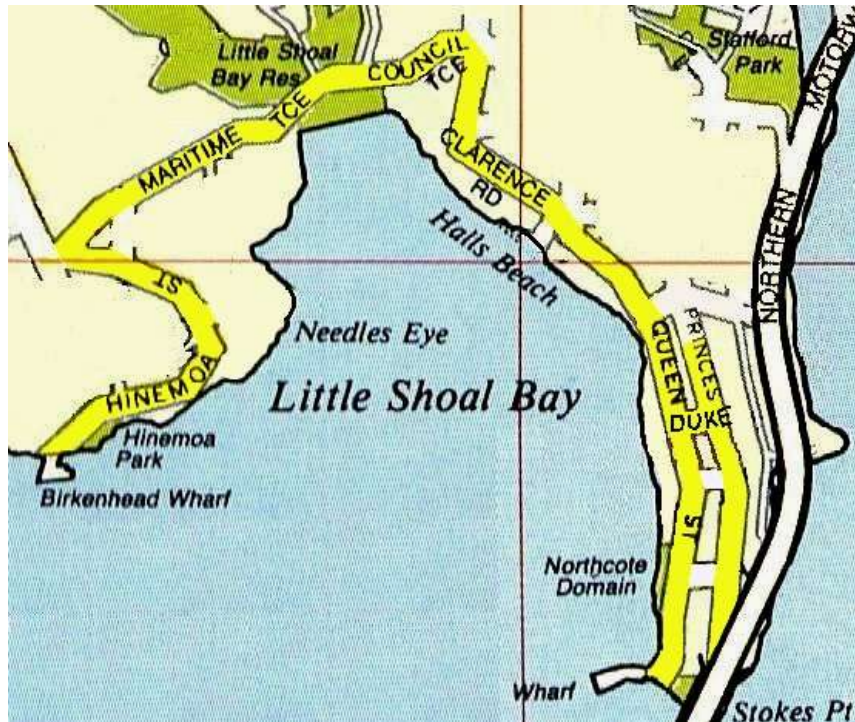

Thursday August 26th 1.15pm

4Km

Starts at Birkenhead Point
Hinemoa Park, Hinemoa St, MaritimeTce, Council Tce,
Clarence Rd, Queen St, Duke St, Princes St, Stokes Point
Finishes at Stokes Point Reserve

**For all participating Waterwise Schools.
The course is suitable for children from Year 4 to Year 8 as they will have over 1 hour to complete the course.
Adults will run with the children and supervise all intersections along the route.**

**There will be no prizes for the first children finished.
However there will be spot prizes handed to our children based on an ancient Egyptian formula.**

NORTHCOTE BIRKENHEAD SCHOOLS WATERWISE TRUST
Northcote Primary, St Mary's, Birkenhead Primary, Chelsea Primary, Verran,
Birkdale North Primary, Birkdale Primary, Northcote Intermediate